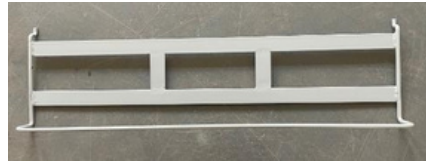

CS600LENGTHEXP

Bed Rails | CS600

Equipment or Part	Item Number	Description	MSRP
Equipment	CS600HALFRAILH	CS600 Quarter Length Rail Head, 36", Qty: 2	$210.00
Equipment	CS600HALFRAILF	CS600 Quarter Length Rail Foot, 36", Qty: 2	$210.00
Equipment	CS600HALFRAILHEXP	CS600 Quarter Length Rail Head EXP, Qty: 2	$210.00
Equipment	CS600HALFRAILFEXP	CS600 Quarter Length Rail Foot EXP, Qty: 2	$210.00
Equipment	CS600ASTRAIL36	CS600 Assist Rail, 36", Qty: 1	$99.00
Equipment	CS600ASTRAILEXP	CS600 Assist Rail Expandable, Qty: 1	$99.00