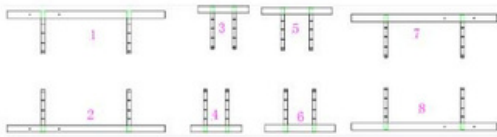

Bed | CS600

Equipment or Part	Item Number	Description	MSRP
Equipment	CS600-36	CS600 Bed, Standard Width 36"W x 80" L	\$2,335
Equipment	CS600-EXP	CS600 Bed, Expandable Width 36", 39" and 42" W x 80" L	\$2,535

CS600-36,
CS600-EXP

Extension Kits | CS600

Equipment or Part	Item Number	Description	MSRP
Equipment	CS600WIDTHEXP	CS600 Width Extension Kit: 36", 39", 42"	\$310.00
Equipment	CS600LENGTHEXP	CS600 Length Extension Kit	\$83.75