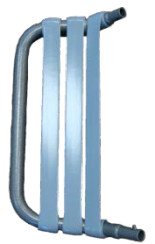

SB-AC-SH
shoulder Bolster Acute Care Pads

SB-AC-LONG
Shoulder Bolster Acute Care Long Pad

WING-ADJ
SB-ADJ-SH
Wings & Shoulder Bolster Adjustable Pad Kit

SAS
Side Arm Support Pad

WC-SH
Wing Short Cover

WC-LONG
Wing Long Cover

RB
Round Bolster

WB
Wedge Bolster

LTS
Lateral Torso Supports

CC-LAT
Lateral Supports by Comfort Company

LATERAL-MD
Molded Laterals

WING-ROD

WING-STRAP

Headrests & Neckrests