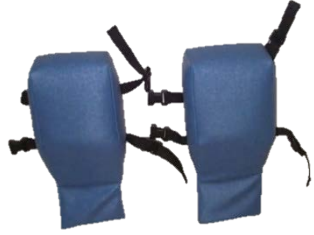

MIDLINE – Replacement Padding & Casters

NR
Neckrest Pad Standard

SB-SH
Shoulder Bolster Pad (pair)

SP-TC
Seat Pad & Terry Cover

BP-TC
Back Pad with Terry Cover

LSP-MID
Lower Side Pad Midline

USP-MID-48V2
Upper Side Pad

SP-VC / BP-VC
Vinyl Seat and Back Pads

CP
Calf Pad

SP-SINGLE
Sole Single Pad

CASTER-5"TL
Caster 5" Total Lock

CASTER-5"DL
Caster 5 Directional Lock

30VT – Semi-Recliner (Standard Padding) - Replacement Padding & Casters

NR
Neckrest Pad Standard

SB-SH
Shoulder Bolster Pad (pair)

LSP-48V1-BASIC
Lower Basic Side Pad

SP-SINGLE
Sole Single Pad

CASTER-5"TL
Caster 5" Total Lock

CASTER-5"DL
Caster 5 Directional Lock

30VT – Semi-Recliner - Optional Padding

SP-TC
Seat Pad & Terry Cover

BP-TC
Back Pad with Terry Cover

UPS-48V1-BASIC
Upper Side Pads Basic

SP-VC / BP-VC
Vinyl Seat and Back Pads

Pedal Chair & Pedal Rocker – Standard Padding & Casters

NR
Neckrest Pad Standard