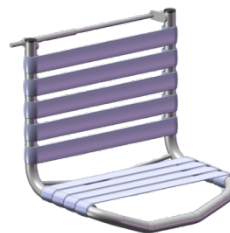

TRAY-HALF
Half Tray – side specific

Padded Half Tray Cover
ONLY

TRAY-STRAP
Tray Straps

Footrests

F-SW
Swing-Away Footrests

F-SW-ELV
Swing-Away Elevating
Footrests

F-SW with angle adjustable
footplates

F-SW-587V3
Swing Away Footrests

HEELLOOP-587V3
Heel Loops pair

LEGPANEL
Leg Rest Panel

LEGSUPPORT
Leg Support

Leg Trough
CUSTOM ONLY

F-SINGLE
Single Flip-down Footrest

F-SPLIT
Split -Flip-down Footrest

F-FX
Footrest Frame Fixed

F-ABS-FOOTREST
(only available on Elite
Models)